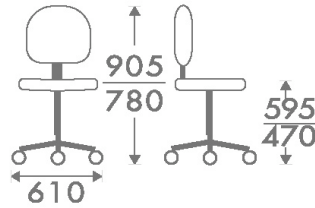

Typist chair - Art. 705

Black nylon base on castors (in nylon, desmopan for parquet or self-braking), seat and back padded with high density rubber, wooden seat interior.

Conforms to Legislative decree 626/94 and to UNI EN 1335 regulation.

Measures:

Mechanisms:

A

Standard Technique

Height of seat back and depth of seat are mechanically adjustable.

B

Permanent Contact Technique

The height adjustable seat back follows the movement of the upper body, remaining in permanent contact with the person's back. It can be locked into the required reclining position.