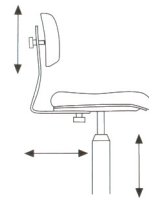

Typist chair - Art. 705

Black nylon base on castors (in nylon, desmopan for parquet or self-braking), seat and back padded with high density rubber, wooden seat interior.

Conforms to Legislative decree 626/94 and to UNI EN 1335 regulation.

Measures:

Mechanisms:

A

Standard Technique

Height of seat back and depth of seat are mechanically adjustable.

B

Permanent Contact Technique

The height adjustable seat back follows the movement of the upper body, remaining in permanent contact with the person's back. It can be locked into the required reclining position.

Arm rest:

K - Multiposition Technique

The height of the arm rest can be adjusted to the resting position of the arm.

Coverings:

AR	acrylic fabric
BP	fire-retardant fabric
CS	black leatherette
DK	trevira fire-retardant fabric