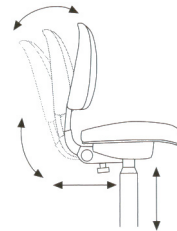

Measures:

Mechanisms:

A

Standard Technique

Height of seat back and depth of seat are mechanically adjustable.

B

Permanent Contact Technique

The height adjustable seat back follows the movement of the upper body, remaining in permanent contact with the person's back. It can be locked into the required reclining position.

Arm rest:

K - Multiposition Technique

The height of the arm rest can be adjusted to the resting position of the arm.

Coverings:

AR	acrylic fabric
BP	fire-retardant fabric
CS	black leatherette
DK	trevira fire-retardant fabric