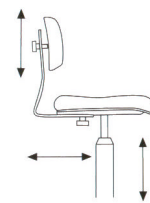

Mechanisms:

A

Standard technique

Height of seat back and depth of seat are mechanically adjustable.

Coverings:

- AR acrylic fabric
- BP fire-retardant fabric
- CS black leatherette
- DK trevira fire-retardant fabric