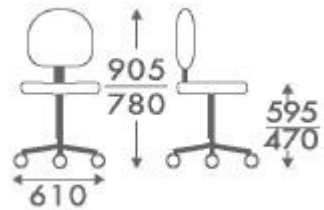

## Typist chair - Art. 80

Black nylon base on castors (in nylon, desmopan for parquet or self-braking), padded seat and back.

### Measures:

### Standard technique

Height of seat back and depth of seat are mechanically adjustable.