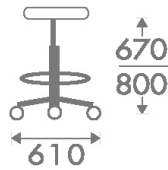

Stools - Art. 505

Black nylon base on feet (or wheels in nylon, desmopan for parquet or self-braking), black polyurethane or padded seat, wooden interior. Complete with adjustable footrest ring.

Measures: