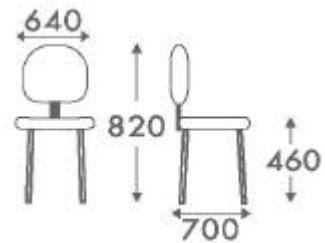

## Community and waiting room - Art. 800.p

Stackable chair (up to 20 pieces) with frame in chromium plated or black painted rod iron  $\varnothing$  22, non-slip feet, polypropylene seat and back available in different colours.

Accessories: short hooking system for connecting chairs without arms, long hooking system for connecting chairs with arms and/or writing table, writing table in nylon, writing table in beech, black painted magazine rack and chair holder trolley.

Measures:

Arms: