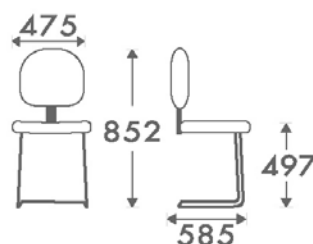

Community and waiting room - Mod. 1230

Black painted iron cantilever base, ergonomic seat and back padded with breathable high density rubber, wooden seat interior.

Measures:

Arms:

Coverings:

- AR acrylic fabric
- BP fire-retardant fabric
- CS black leatherette
- DK trevira fire-retardant fabric