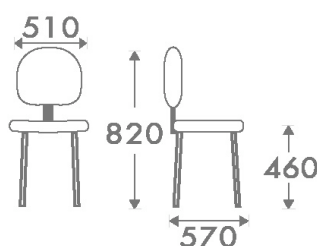

Community and waiting room - Art. 800.I

Stackable chair (up to 20 pieces) with frame in chromium plated or black painted rod iron \varnothing 22, non-slip feet, seat and back with cushions padded with high density rubber.

Measures:

Arm rest:

Coverings:

- AR acrylic fabric
- BP fire-retardant fabric
- CS black leatherette
- DK trevira fire-retardant fabric