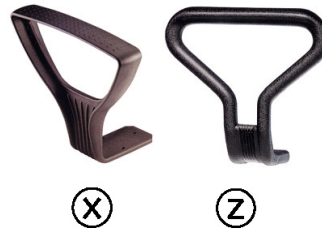

Community and waiting room - Art. 725

Black painted iron cantilever base, seat and back padded with high density rubber, wooden seat interior.

Measures:

Arm rest:

Coverings:

- AR acrylic fabric
- BP fire-retardant fabric
- CS black leatherette
- DK trevira fire-retardant fabric