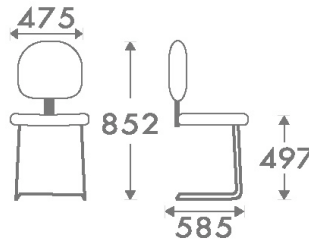

Community and waiting room - Art. 725

Black painted iron cantilever base, seat and back padded with high density rubber, wooden seat interior.

Measures:

Arm rest:

Coverings:

- AR acrylic fabric
- BP fire-retardant fabric
- CS black leatherette
- DK trevira fire-retardant fabric