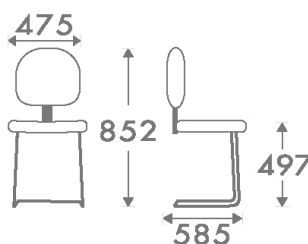

Community and waiting room - Art. 601.0

Black painted iron cantilever base, seat and back padded with high density rubber, wooden seat and back interior.

Measures:

Arm rest:

Coverings:

- AR acrylic fabric
- BP fire-retardant fabric
- CS black leatherette
- DK trevira fire-retardant fabric