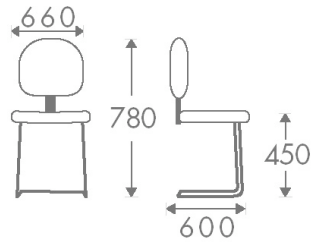

## Community and waiting room - Art. 2501

Iron structure cast in a monobloc, with adjustable feet, padding in self-extinguishing polyurethane.

### Measures: