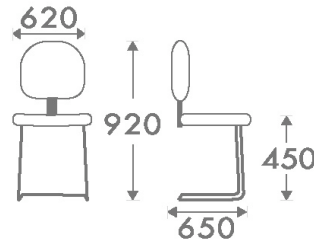

Community and waiting room - Art. 236.8

Wooden cantilever base, single shell body padded with high density rubber, wooden interior, fully upholstered back, with or without wooden (or polyurethane) arms.

Measures:

Coverings:

| | |
|----|-------------------------------|
| AR | acrylic fabric |
| BP | fire-retardant fabric |
| CS | black leatherette |
| DK | trevira fire-retardant fabric |
| FP | leather |