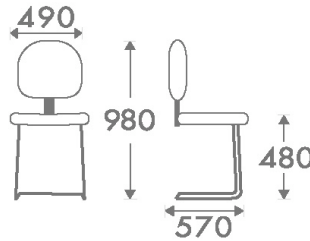

Community and waiting room - Art. 1610.0

Black painted iron cantilever base, seat and back padded with high density rubber.

Measures:

Coverings:

AR	acrylic fabric
BP	fire-retardant fabric
CS	black leatherette
DK	trevira fire-retardant fabric
FP	leather

Arm rest:

J - Multiposition Technique
The height of the arm rest can be adjusted to the resting position of the arm.