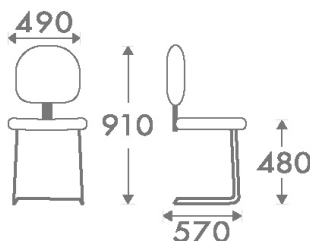

Community and waiting room - Art. 1500.0

Black painted iron cantilever base, seat and back padded with high density rubber, wooden interior, fully upholstered back.

Measures:

Arm rest:

Coverings:

AR	acrylic fabric
BP	fire-retardant fabric
CS	black leatherette
DK	trevira fire-retardant fabric
FP	leather