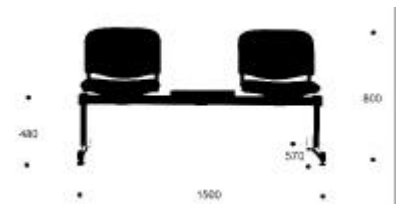

## Community and waiting room - Art. 850

Bench in black painted iron beam.

Available in versions: 2, 3, 4 or 5 seater. Plastic, natural varnished beech or padded seat and back. With or without arms. Possibility of replacing one or more seats with a table in natural varnished beech.

**mod. 850.P**

Measures:

Arm rest:

**mod. 850.F**