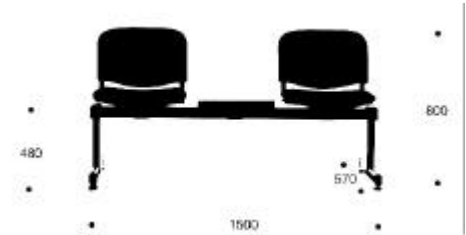

Community and waiting room - Art. 450

Bench on black painted iron beam.

Available in versions: 2, 3, 4 or 5 seater. Plastic, natural varnished beech or padded seat and back. With or without arms. Possibility of replacing one or more seats with a table in natural varnished beech.

mod. 450

Measures:

Arm rest:

mod. 450.F

mod. 450.P