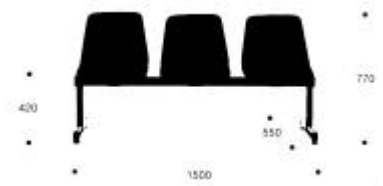

## Community and waiting room - Art. 445

Bench on black painted iron beam.

Available in versions: 2, 3, 4 or 5 seater, Plastic, seat and back. With or without arms. Possibility of replacing one or more seats with a table in natural varnished beech.

### Measures:

### Arm rest:

U